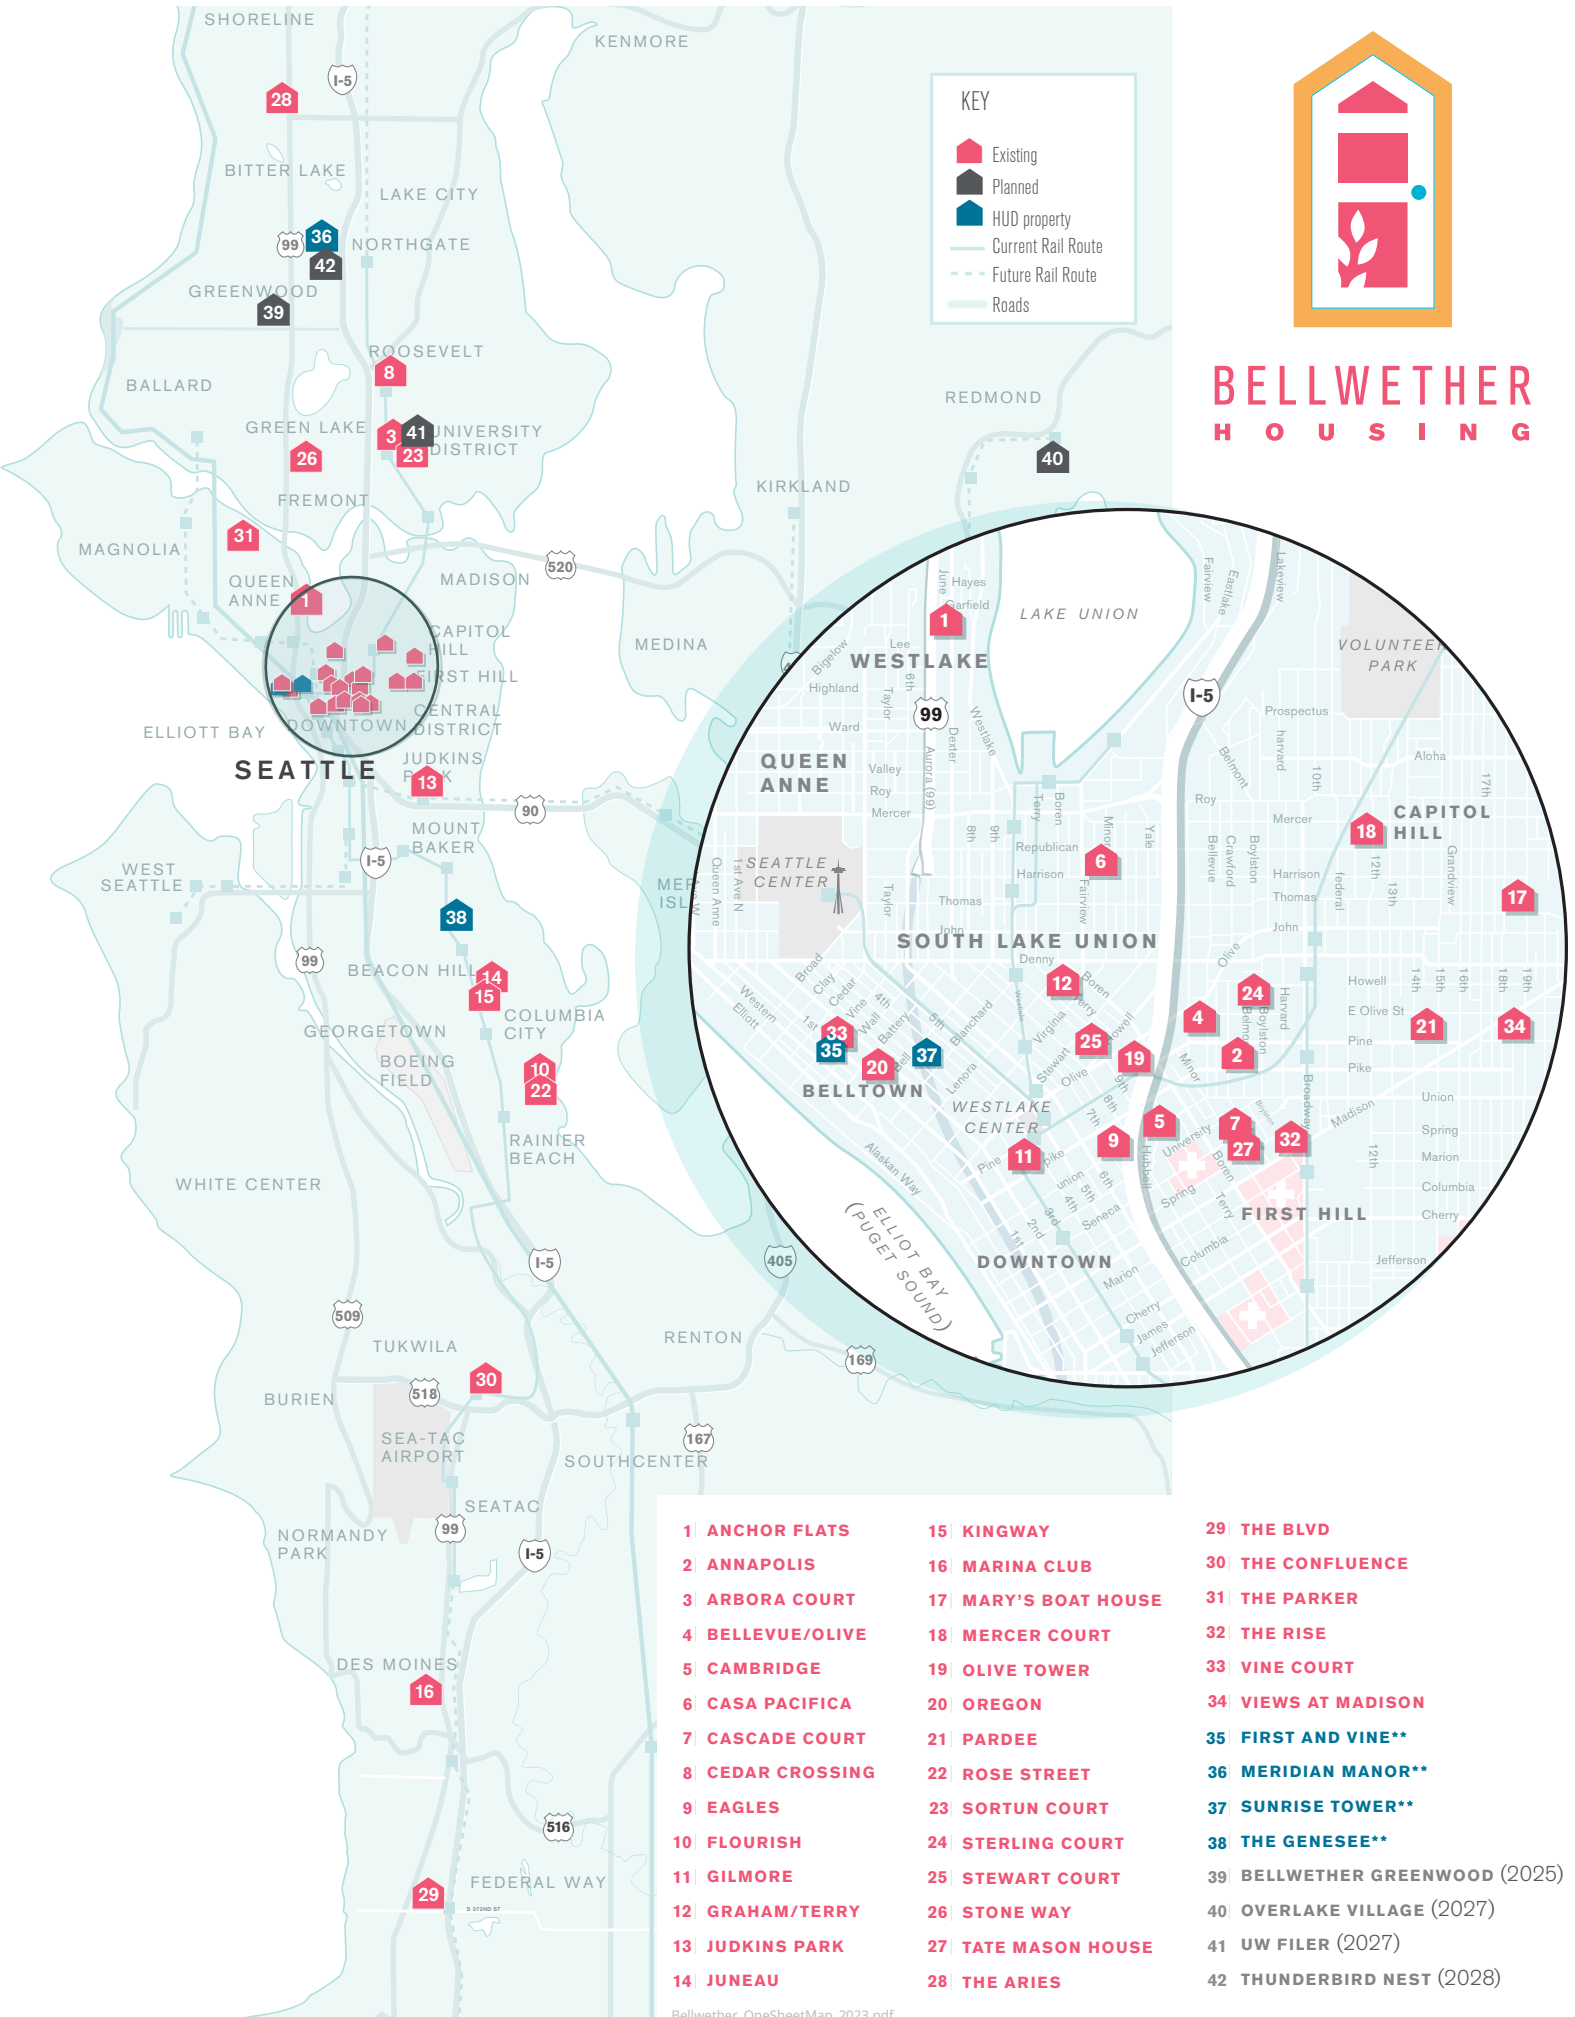

# BELLWETHER HOUSING

- |                  |                      |                                |
|------------------|----------------------|--------------------------------|
| 1 ANCHOR FLATS   | 15 KINGWAY           | 29 THE BLVD                    |
| 2 ANNAPOLIS      | 16 MARINA CLUB       | 30 THE CONFLUENCE              |
| 3 ARBORA COURT   | 17 MARY'S BOAT HOUSE | 31 THE PARKER                  |
| 4 BELLEVUE/OLIVE | 18 MERCER COURT      | 32 THE RISE                    |
| 5 CAMBRIDGE      | 19 OLIVE TOWER       | 33 VINE COURT                  |
| 6 CASA PACIFICA  | 20 OREGON            | 34 VIEWS AT MADISON            |
| 7 CASCADE COURT  | 21 PARDEE            | 35 FIRST AND VINE**            |
| 8 CEDAR CROSSING | 22 ROSE STREET       | 36 MERIDIAN MANOR**            |
| 9 EAGLES         | 23 SORTUN COURT      | 37 SUNRISE TOWER**             |
| 10 FLOURISH      | 24 STERLING COURT    | 38 THE GENESEE**               |
| 11 GILMORE       | 25 STEWART COURT     | 39 BELLWETHER GREENWOOD (2025) |
| 12 GRAHAM/TERRY  | 26 STONE WAY         | 40 OVERLAKE VILLAGE (2027)     |
| 13 JUDKINS PARK  | 27 TATE MASON HOUSE  | 41 UW FILER (2027)             |
| 14 JUNEAU        | 28 THE ARIES         | 42 THUNDERBIRD NEST (2028)     |