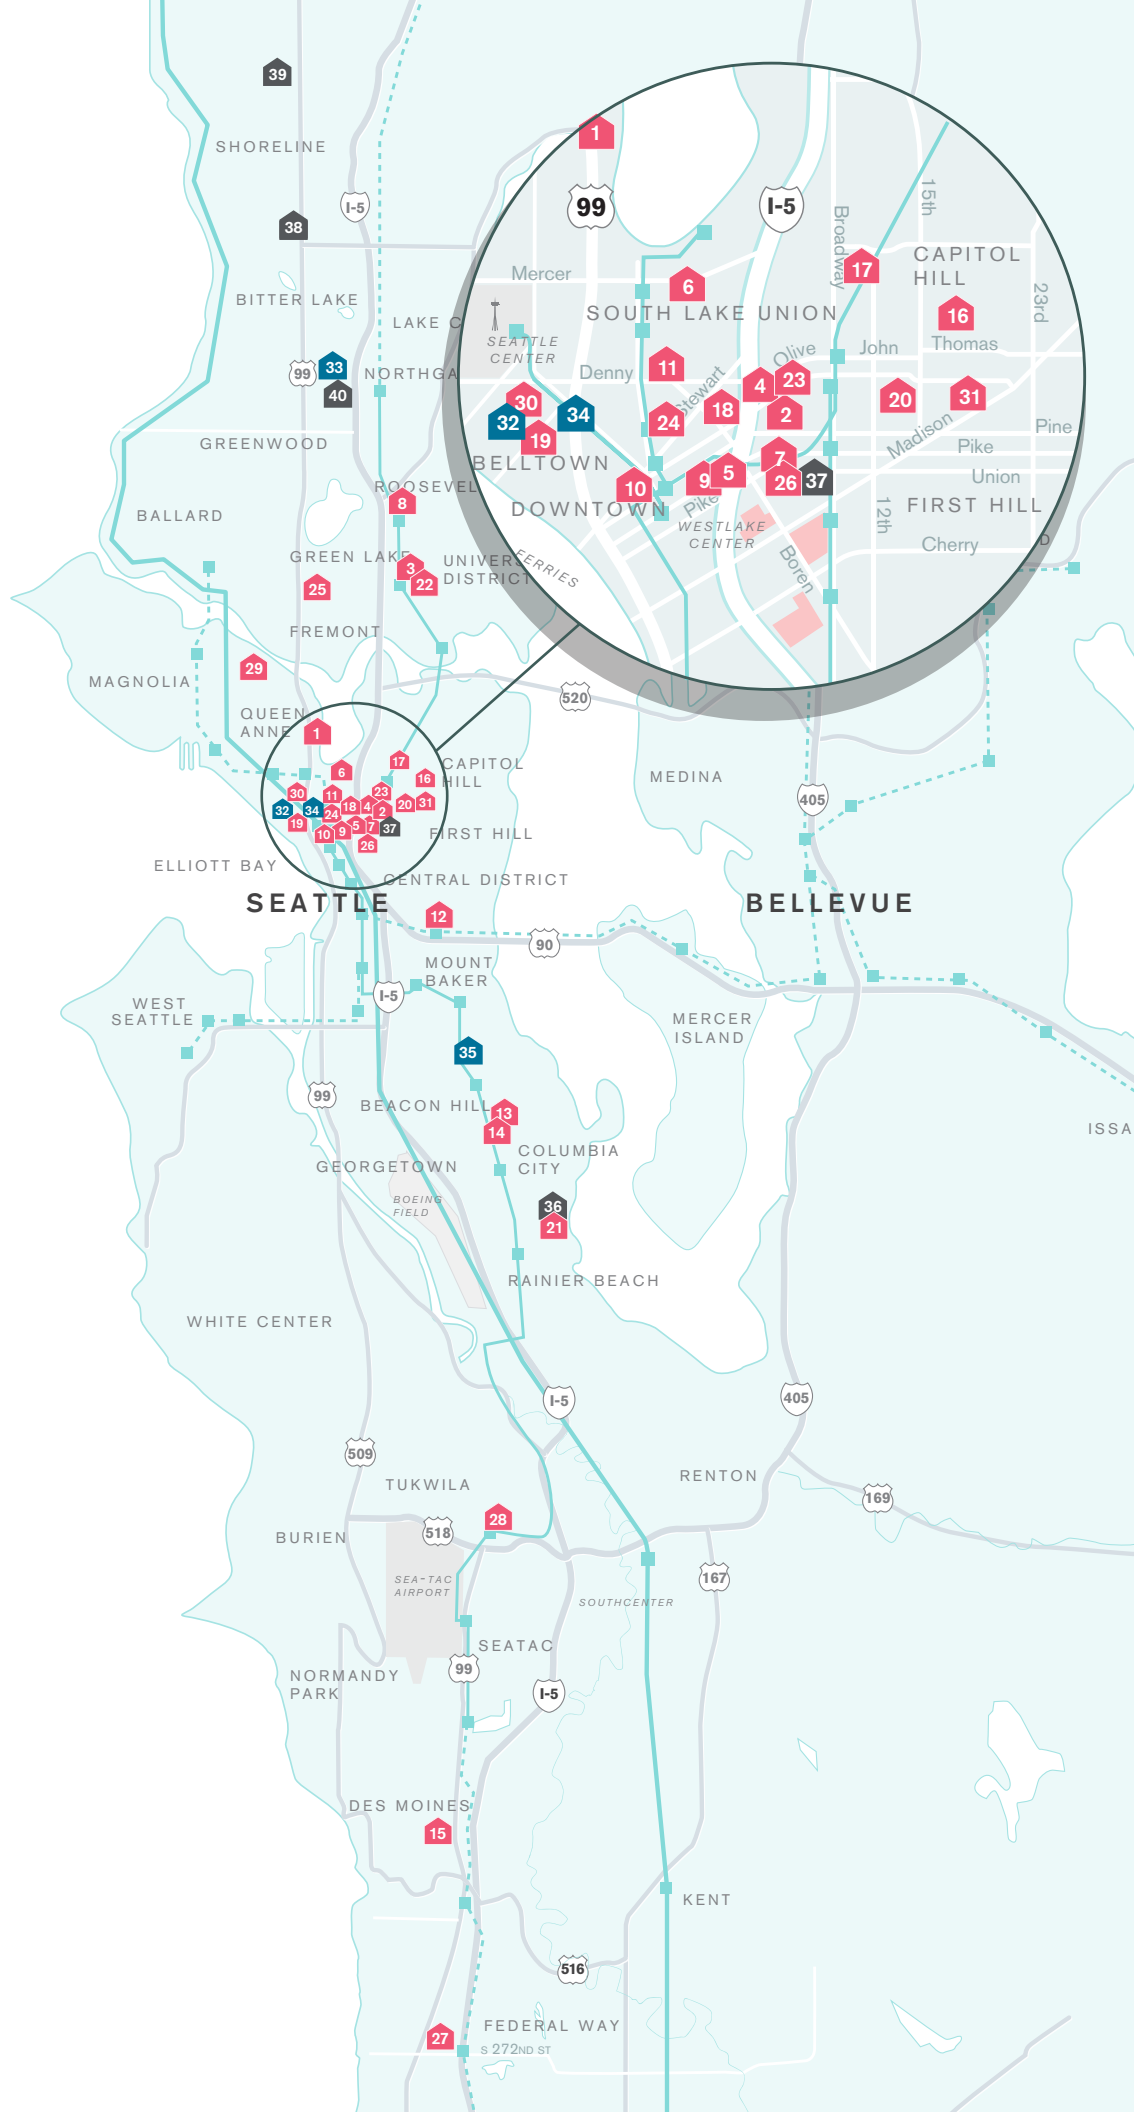

BELLWETHER HOUSING

- 1 ANCHOR FLATS
- 2 ANNAPOLIS APARTMENTS
- 3 ARBORA COURT
- 4 BELLEVUE/OLIVE APARTMENTS
- 5 CAMBRIDGE APARTMENTS
- 6 CASA PACIFICA APARTMENTS
- 7 CASCADE COURT APARTMENTS
- 8 CEDAR CROSSING
- 9 EAGLES APARTMENTS
- 10 GILMORE APARTMENTS
- 11 GRAHAM/TERRY APARTMENTS
- 12 JUDKINS PARK APARTMENTS
- 13 JUNEAU TOWNHOMES
- 14 KINGWAY APARTMENTS
- 15 MARINA CLUB APARTMENTS
- 16 MARY'S BOAT HOUSE
- 17 MERCER COURT APARTMENTS
- 18 OLIVE TOWER APARTMENTS
- 19 OREGON APARTMENTS
- 20 PARDEE TOWNHOMES
- 21 ROSE STREET APARTMENTS
- 22 SORTUN COURT
- 23 STERLING COURT APARTMENTS
- 24 STEWART COURT APARTMENTS
- 25 STONE WAY APARTMENTS
- 26 TATE MASON HOUSE
- 27 THE BLVD
- 28 THE CONFLUENCE
- 29 THE PARKER APARTMENTS
- 30 VINE COURT APARTMENTS
- 31 VIEWS AT MADISON
- 32 FIRST AND VINE APARTMENTS**
- 33 MERIDIAN MANOR APARTMENTS**
- 34 SUNRISE TOWER**
- 35 THE GENESEE**
- 36 FLOURISH ON RAINIER (2023)
- 37 THE RISE ON MADISON (2023)
- 38 BELLWETHER LINDEN (2023)
- 39 BELLWETHER GREENWOOD (2024)
- 40 NORTH SEATTLE COLLEGE (2024)

-  **HUD Property
-  Future Property
-  Current Rail Route
-  Future Rail Route

Bellwether Housing Properties

Bellwether apartments are income-restricted. Call our buildings or visit www.bellwetherhousing.org for more information about available homes.